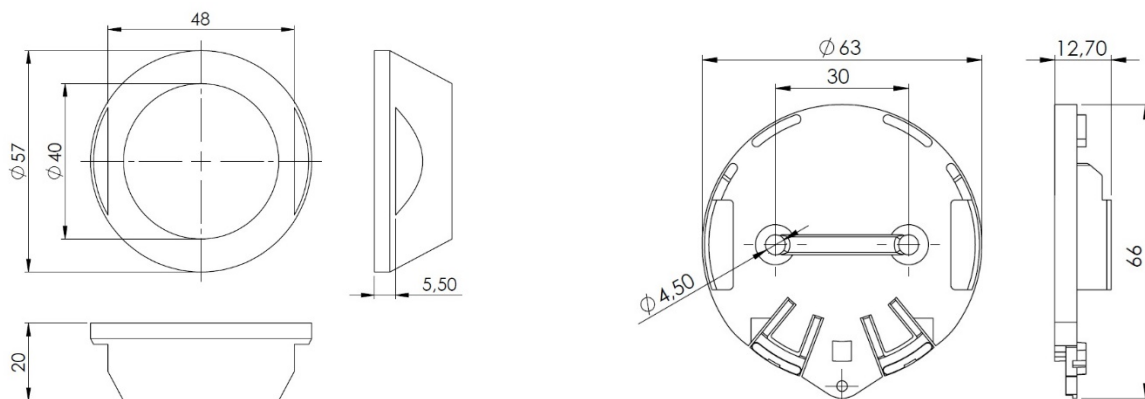

CERTIFICATIONS

Europe	CE : EN 300 328/ EN 301 489 & EN 55032 / EN 62368-1
USA	FCC : FCC PART 15
Canada	ISED : RSS-247 / ICES-003
RoHs	Yes

HOUSING

Dimensions	Ø 57 mm base – Height : 20 mm
Weight	41g
Materials	DELRIN (POM C) Compatible with food products (90/128/EEC)
Waterproofness	IP 68
Operating temperature	-40°C to +85°C

ACCESSORIES

Tag support	PUCK HOLDER STICKER (ACIOM118B) PUCK HOLDER (ACIOM117B) PUCK STICKER (ACIOM188) 3M PT1100 - Ø 53mm – Height: 1,1mm

MECHANICAL DRAWINGS

Blue PUCK ID

PUCK HOLDER