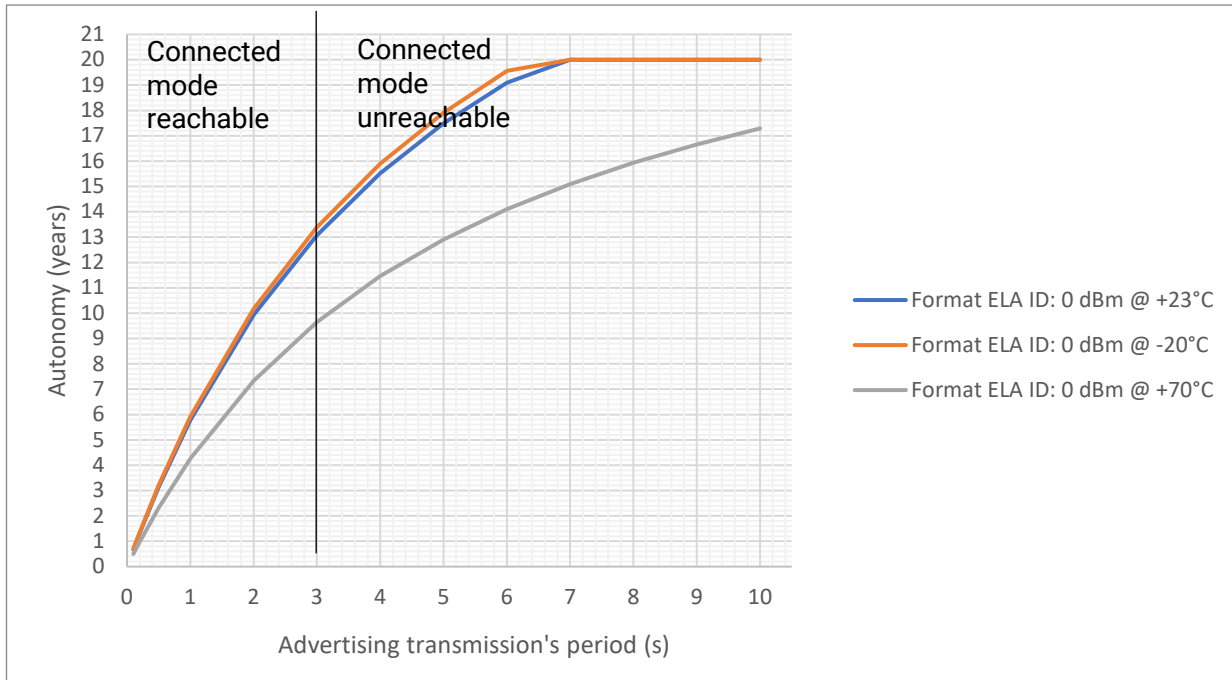

BLUE PUCK ID AUTONOMY VALUES FUNCTION OF TRANSMISSION PERIOD AND TEMPERATURE