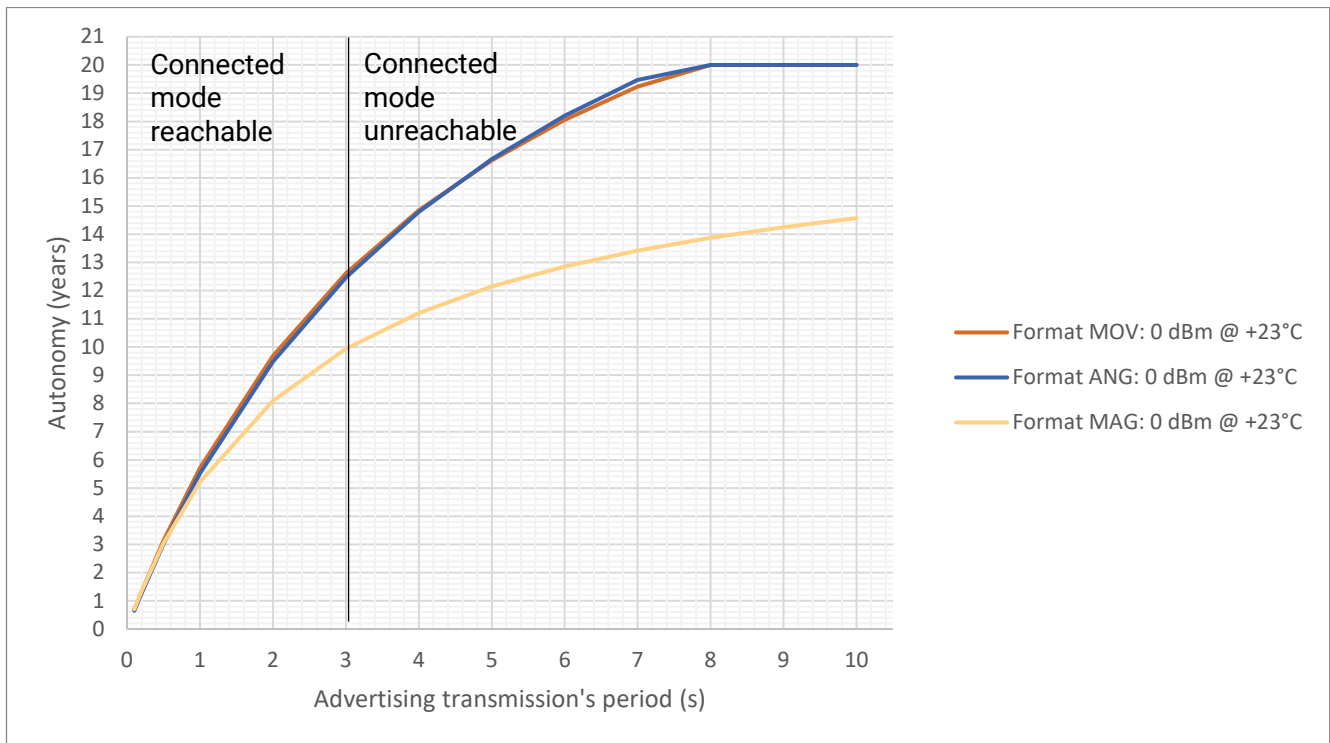

BLUE PUCK MOV & MAG AUTONOMY VALUES FUNCTION OF TRANSMISSION PERIOD