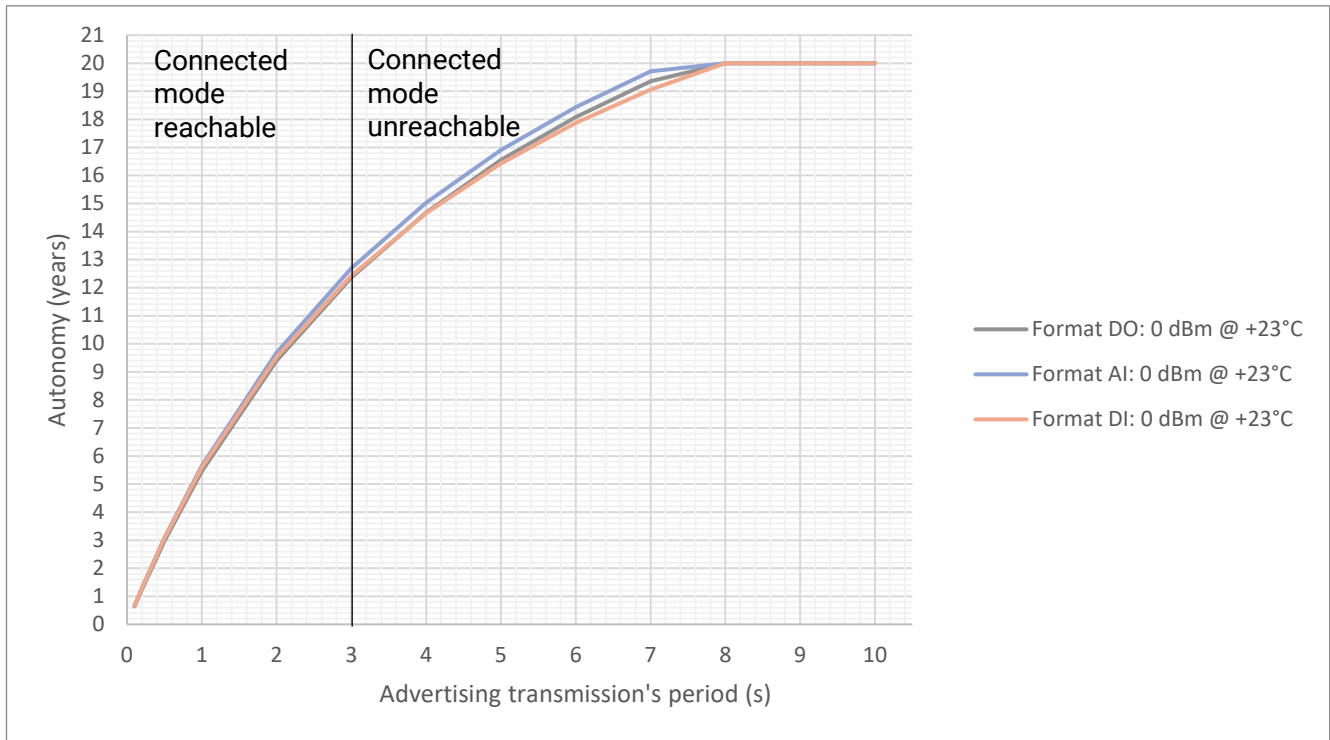

BLUE PUCK DI, DO & AI AUTONOMY VALUES FUNCTION OF TRANSMISSION PERIOD