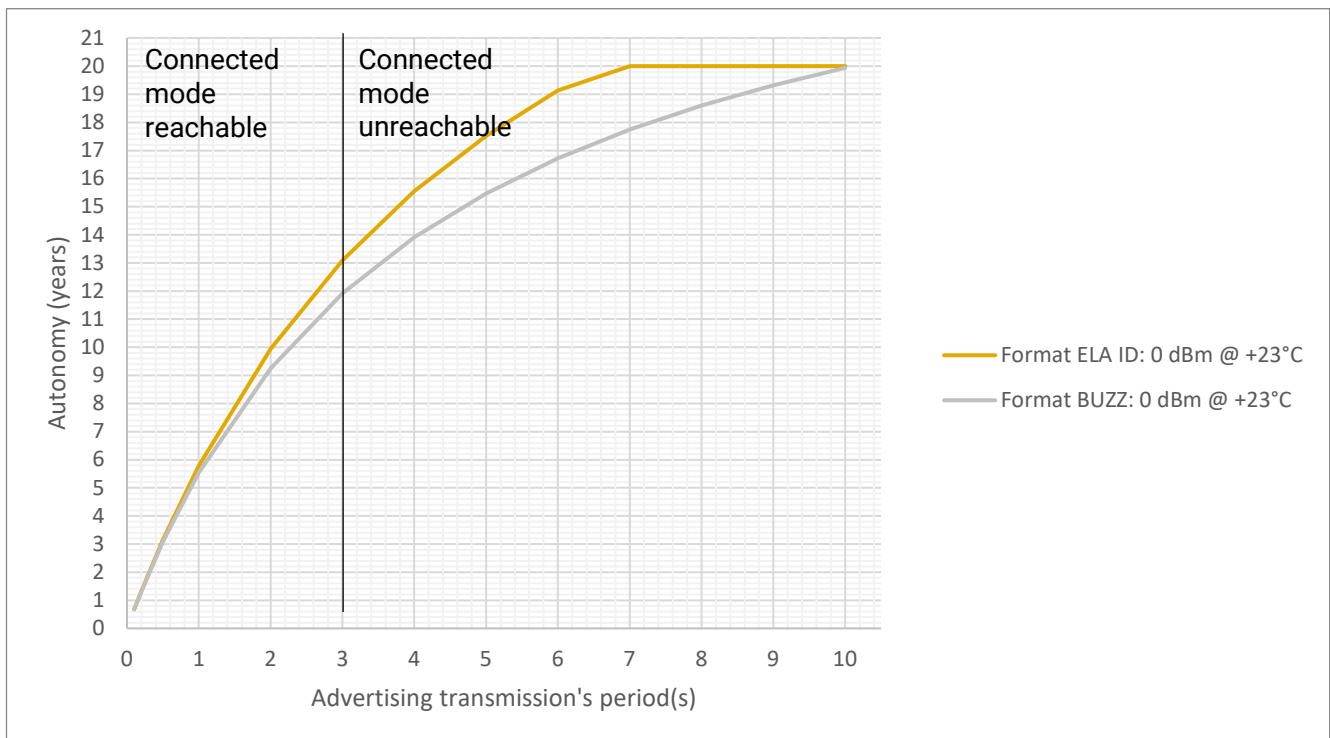

BLUE PUCK ID, BLUE PUCK BUZZ AUTONOMY VALUES FUNCTION OF TRANSMISSION PERIOD.

The buzzer is use once a week, with a duration of 30 seconds.

The buzzer function is unreachable if the transmission period is higher than 3 seconds