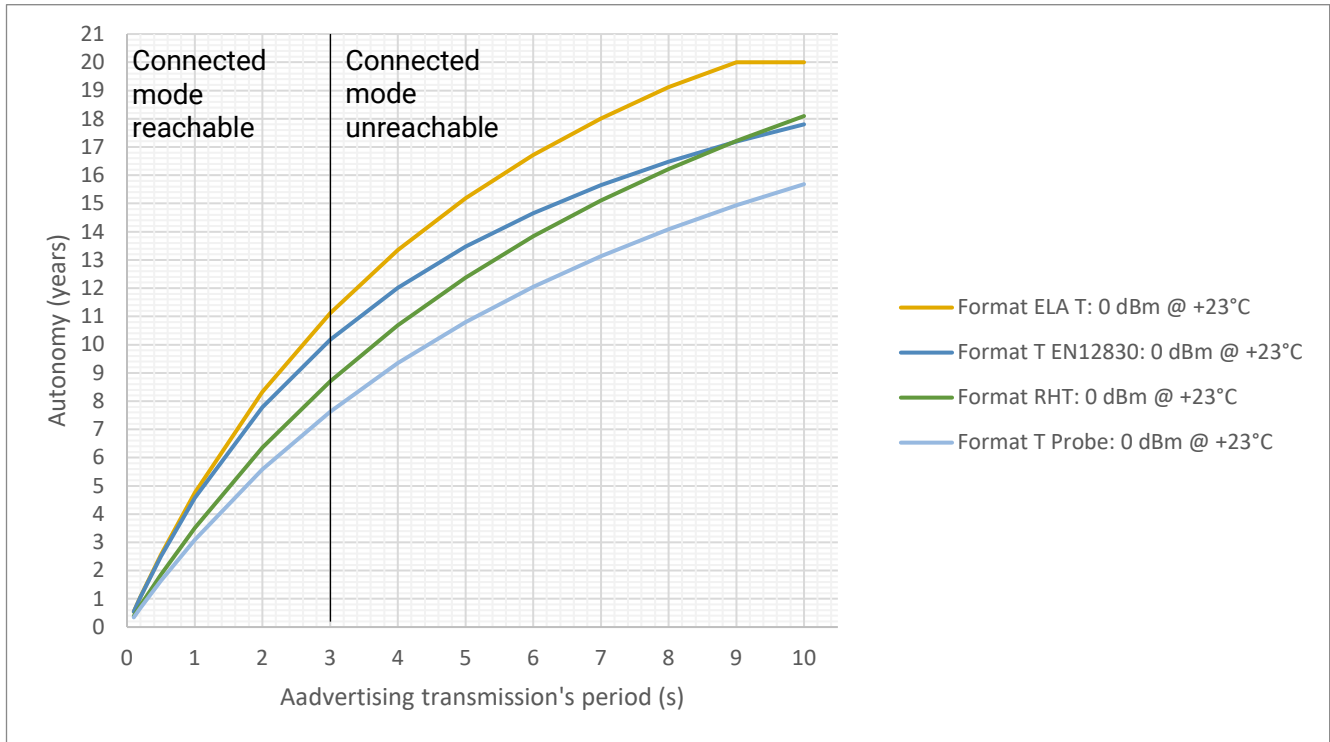

BLUE PUCK T, TEN12830, T-PROBE & RHT AUTONOMY VALUES FUNCTION OF TRANSMISSION PERIOD.