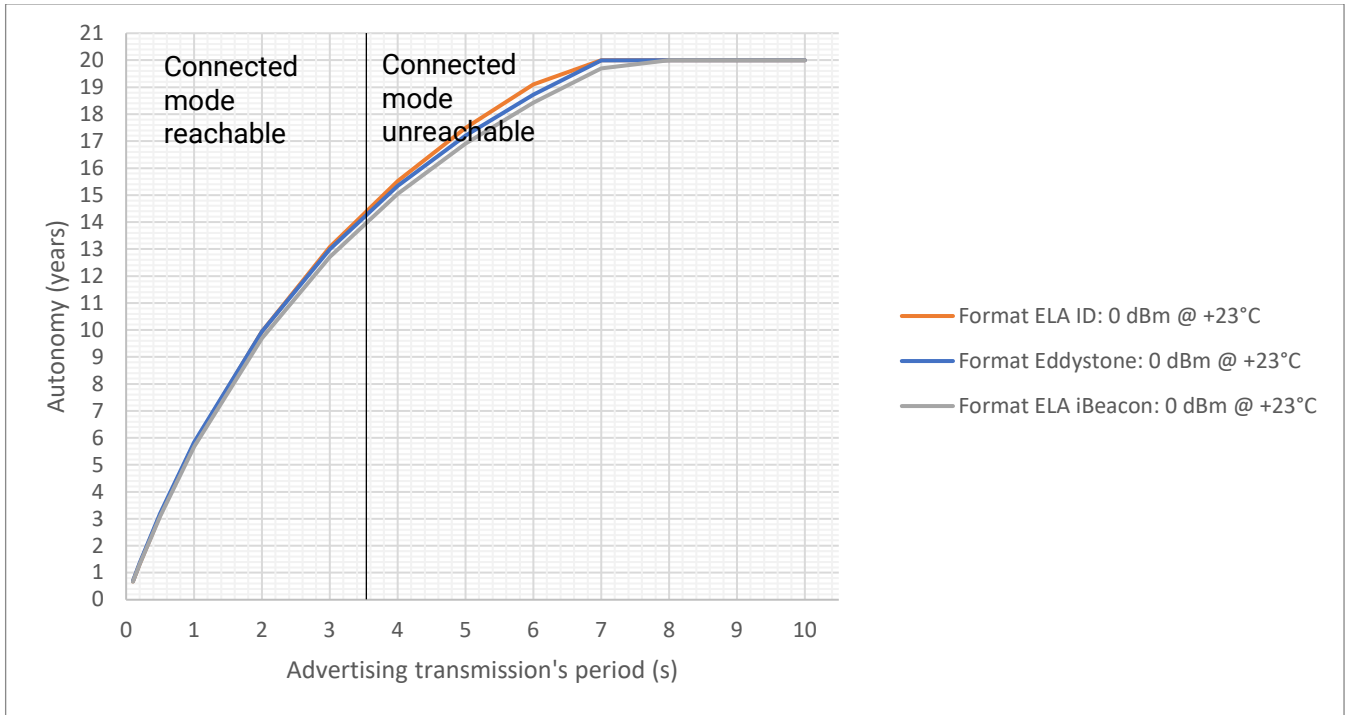

BLUE PUCK ID AUTONOMY VALUES FUNCTION OF TRANSMISSION PERIOD AND TRANSMISSION FRAME FORMAT.