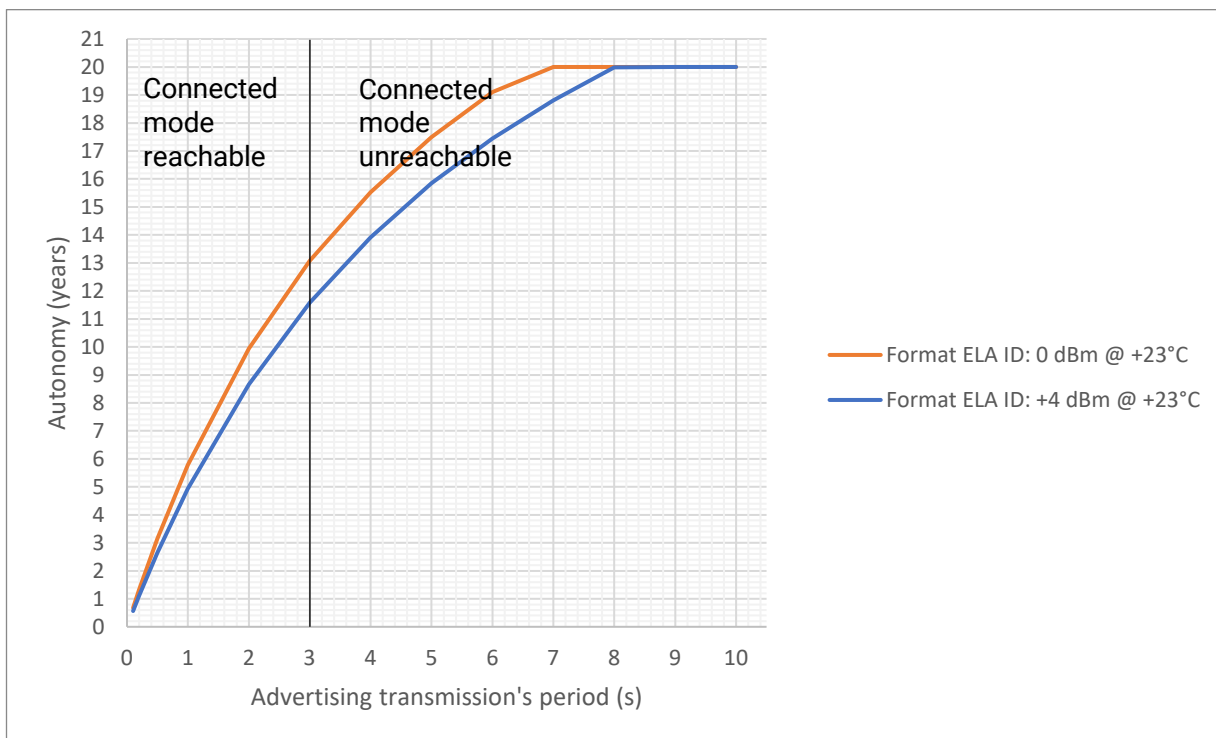

BLUE PUCK ID AUTONOMY VALUES FUNCTION OF TRANSMISSION PERIOD AND POWER TRANSMISSION